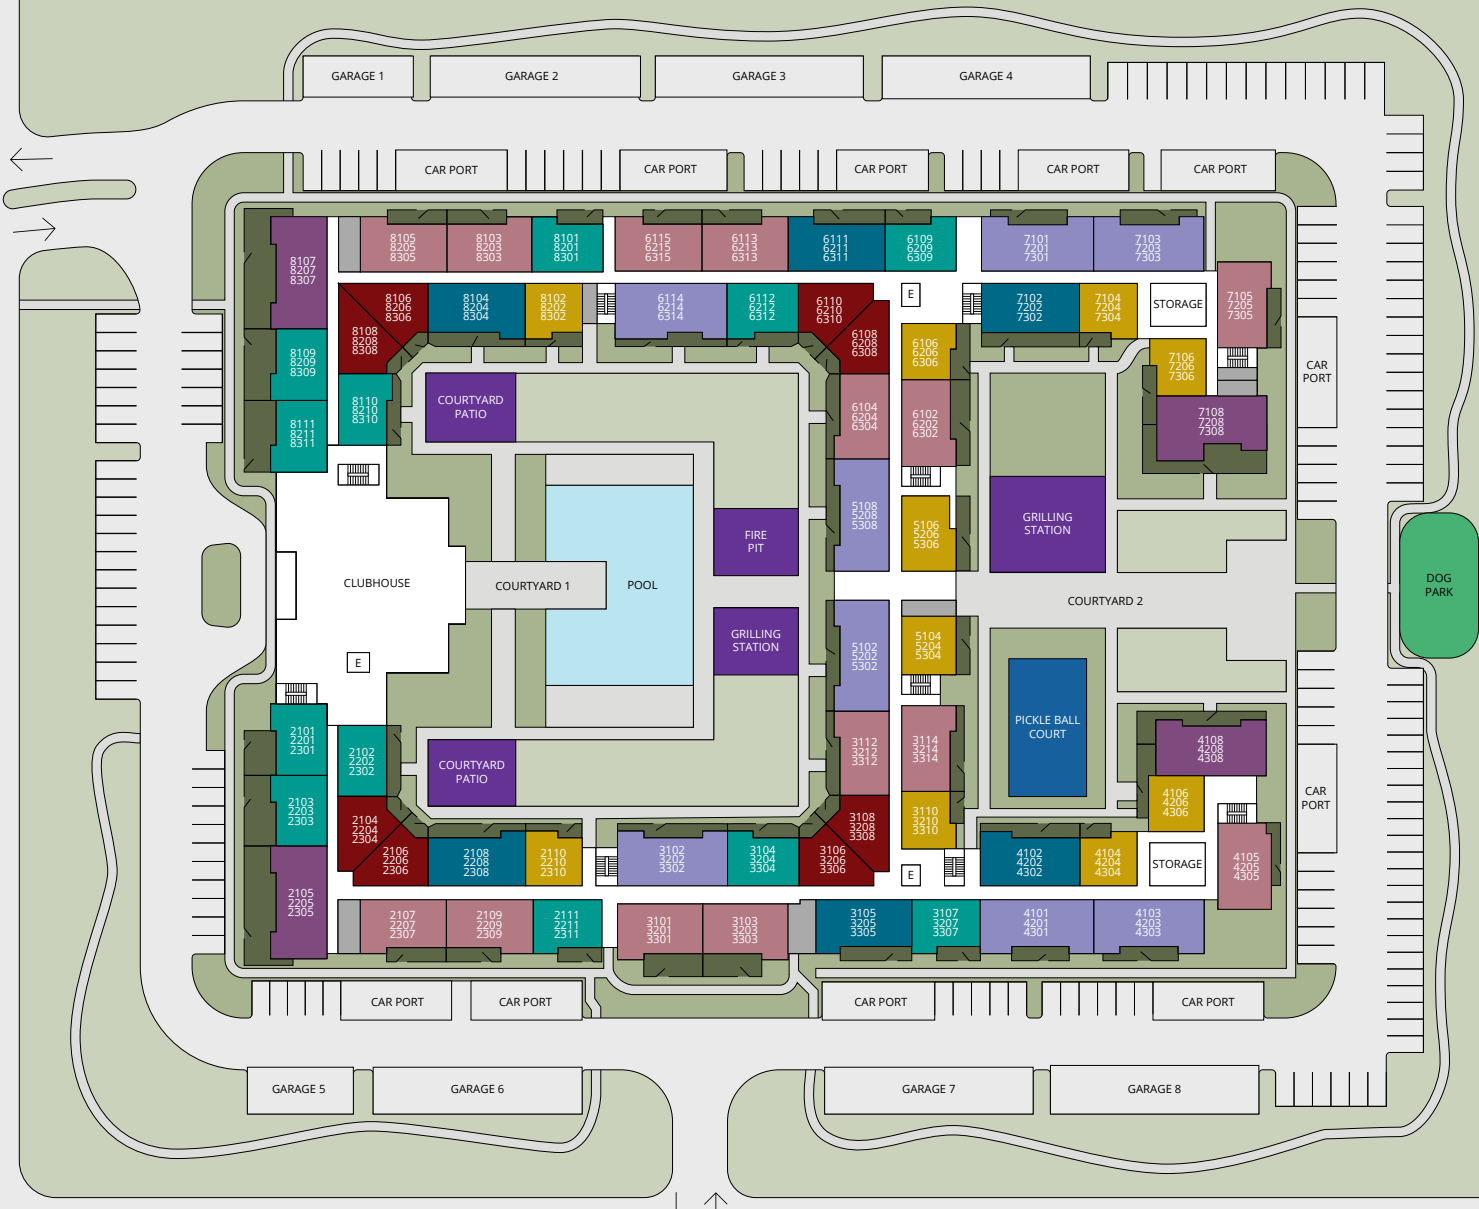

ALTA VISTA ROAD

KELLER HICKS ROAD

LEGEND	
A1	THE VERONA 1 Bed, 1 Bath 668 SF
A2	THE MILAN 1 Bed, 1 Bath 727 SF
A3	THE TORINO 1 Bed, 1 Bath 811 SF
A4	THE GENOVA 1 Bed, 1 Bath, Study 977 SF
B1	THE VENICE 2 Bed, 2 Bath 1304 SF
B2	THE SAN MARINO 2 Bed, 2 Bath, Study 1303 SF
B3	THE PALERMO 2 Bed, 2 Bath, Study 1303 SF
C	CLUBHOUSE Great Room Kitchen / Coffee Bar Fitness Center Leasing Center Mail Room Library Game Lounge Gathering Room Media Lounge